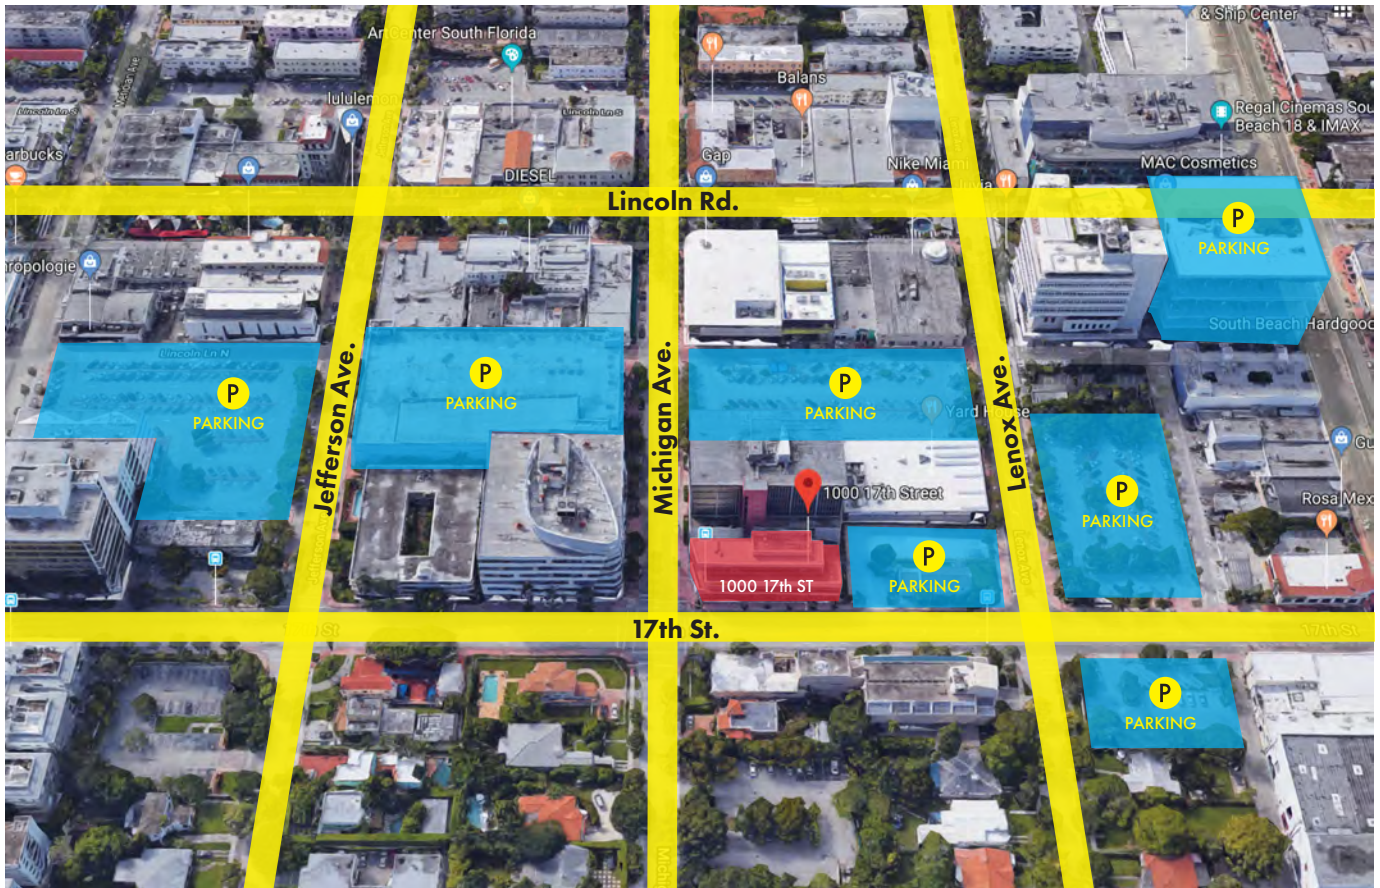

scott robins
companies

PARKING MAP

1000 17TH ST

MIAMI BEACH, FL 33139

MELISSA DUNN, Broker

305.674.0600 x112

melissa@robinscompanies.com

1000 17th Street, Miami Beach, FL 33139

PARKING MAP

scott robins
companies

MELISSA DUNN, Broker
305.674.0600 x112
melissa@robinscompanies.com
230 5th Street Miami Beach, FL 33139

1000 17th Street, Miami Beach, FL 33139

scott robins
companies

MELISSA DUNN, Broker
305.674.0600 x112
melissa@robinscompanies.com
230 5th Street Miami Beach, FL 33139